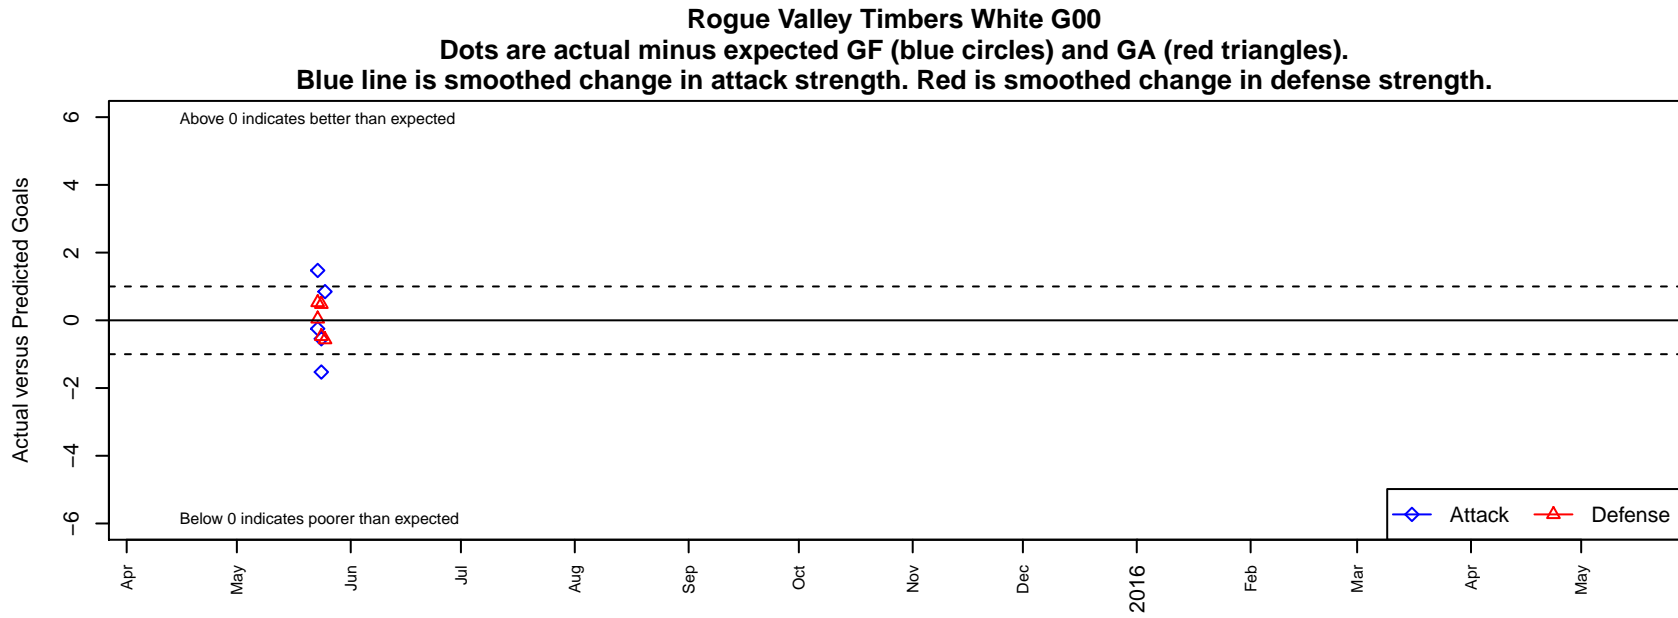

Rogue Valley Timbers White G00

Rogue Valley SC
Medford, OR
G00 total strength=999
attack=1.57 defense=2.52

alt names used:
RVT G00 White

Venues played:
2015 Rogue Memorial GU14 Siskiyou

date	home		away		venue	pred.home	pred.away
2015-05-25	Bend FC Timbers White G00	1	Rogue Valley Timbers White G00	2	2015 Rogue Memorial GU14 Siskiyou	0.43	1.15
2015-05-24	Lady Jaguars 01 G00	1	Rogue Valley Timbers White G00	0	2015 Rogue Memorial GU14 Siskiyou	1.47	0.55
2015-05-24	Rogue Valley Timbers White G00	0	Ashland SC Fury G00	1	2015 Rogue Memorial GU14 Siskiyou	1.53	0.53
2015-05-23	Rogue Valley Timbers White G00	3	Ashland SC Fury G00	0	2015 Rogue Memorial GU14 Siskiyou	1.53	0.53
2015-05-23	Westside Timbers Samba TS G00	2	Rogue Valley Timbers White G00	0	2015 Rogue Memorial GU14 Siskiyou	2.04	0.25